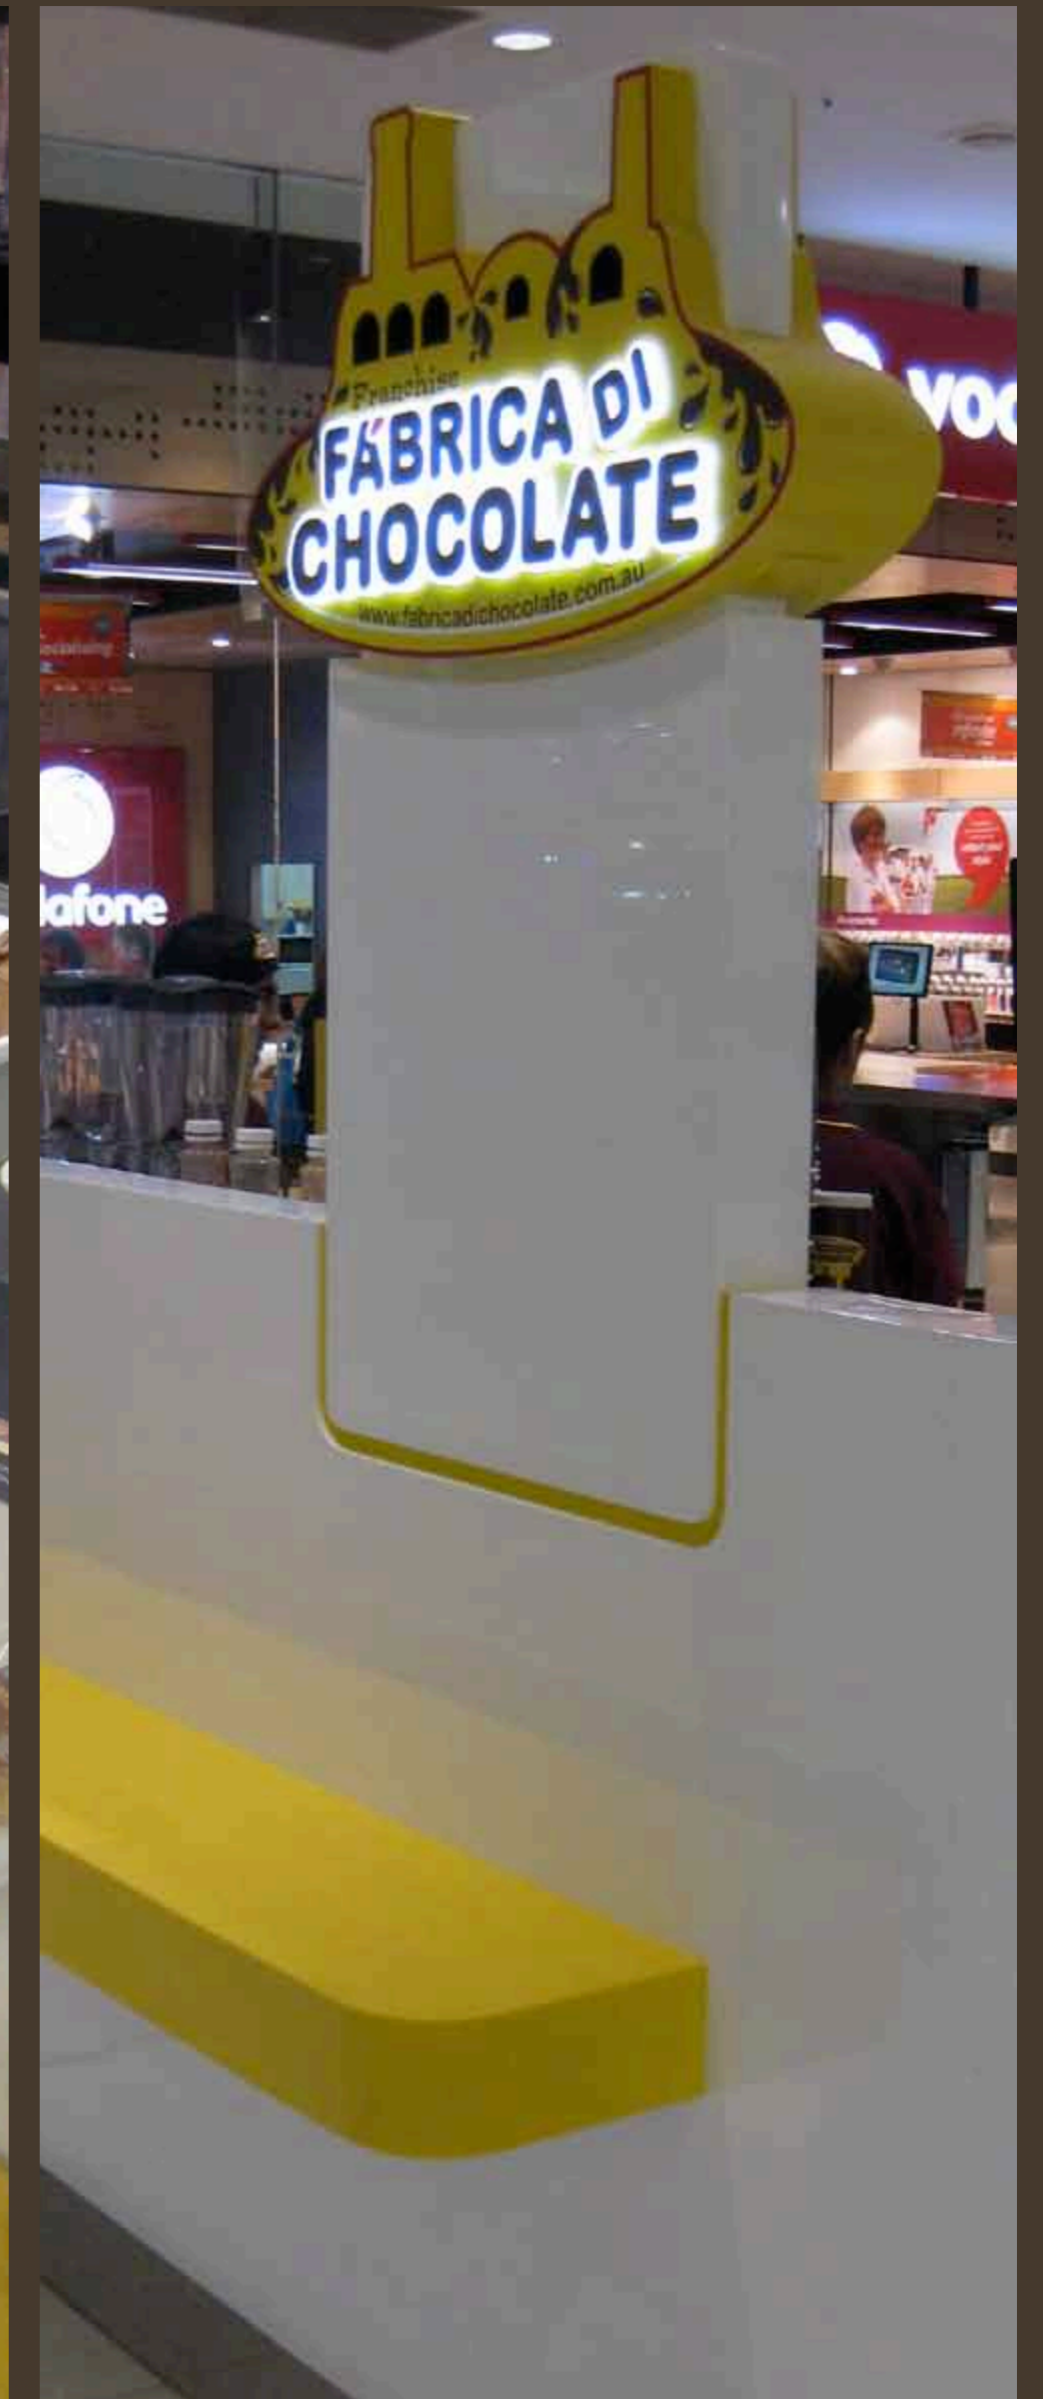

Fabrica Di Chocolate

"Fruit and chocolate"

In a kiosk location, Fabrica Di Chocolate combines fruit and chocolate, on site and in your favourite combinations.

CDS contributed construction to the project in conjunction with John Divatos from House Architecture.

The statement piece of the project was the curved, yellow counter, created from Marblo solid surfaces.